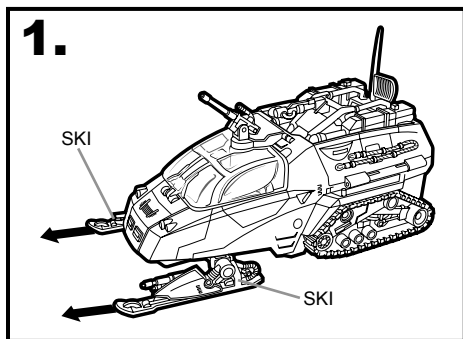

ICE SABRE™ with FROSTBITE® figure

- 1. FIGURE FITS INSIDE COCKPIT**
- 2. PIVOTING FRONT SKIS**
- 3. FIGURE FITS INSIDE GUN STATION**
- 4. DOORS OPEN**
- 5. LAUNCHER FIRES MULTIPLE MISSILES**
- 6. POP-UP GUN STATION**

AGES 5+

56690/61176 Asst.

WARNING:

CHOKING HAZARD—Small parts.
Not for children under 3 years.

ICE SABRE™ FEATURES

Includes vehicle, figure and missiles.

1. Pull skis forward for driving position. The skis can be pivoted.
- 2a. Press button to raise gunner station.
- 2b. Insert missiles into launch bays. Press buttons to fire missiles.
3. Open canopy. Figure fits inside cockpit.
4. Open tailgate. A figure can be placed on the tailgate or inside vehicle.